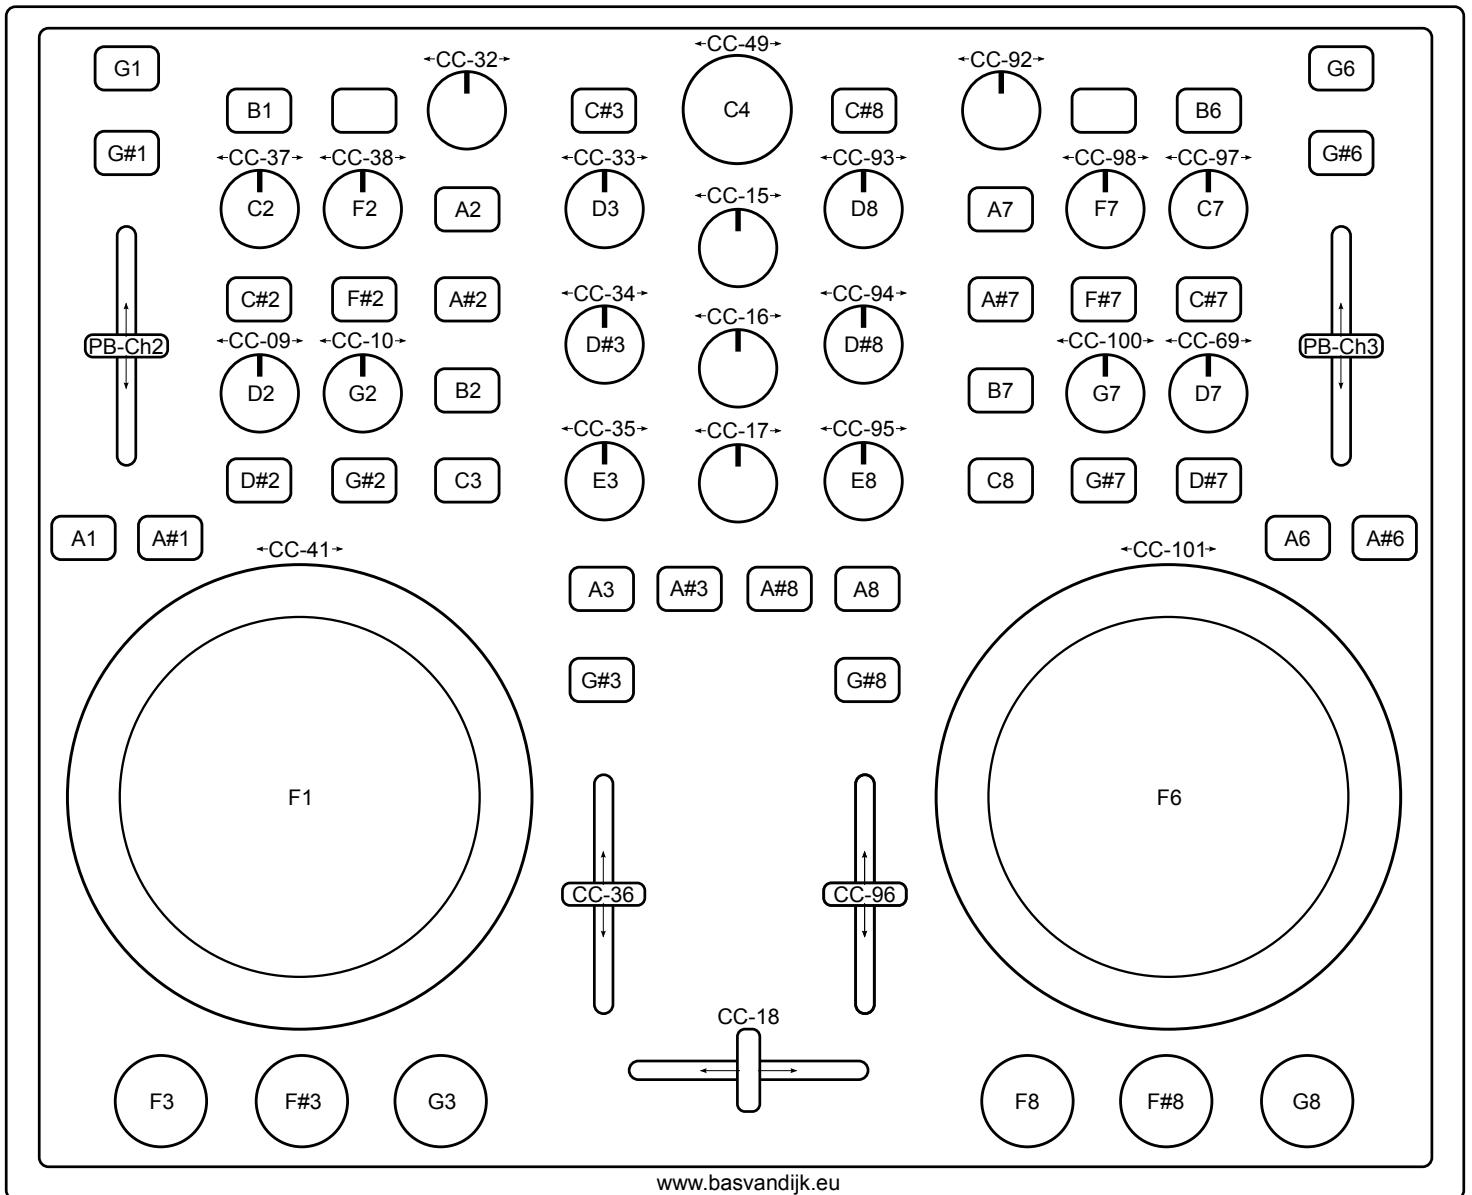

# Reloop digital jockey 2 MIDI layout

MIDI codes

# Reloop digital jockey 2 MIDI layout

MIDI codes with shift pressed

# Reloop digital jockey 2 MIDI layout

MIDI codes for LEDs