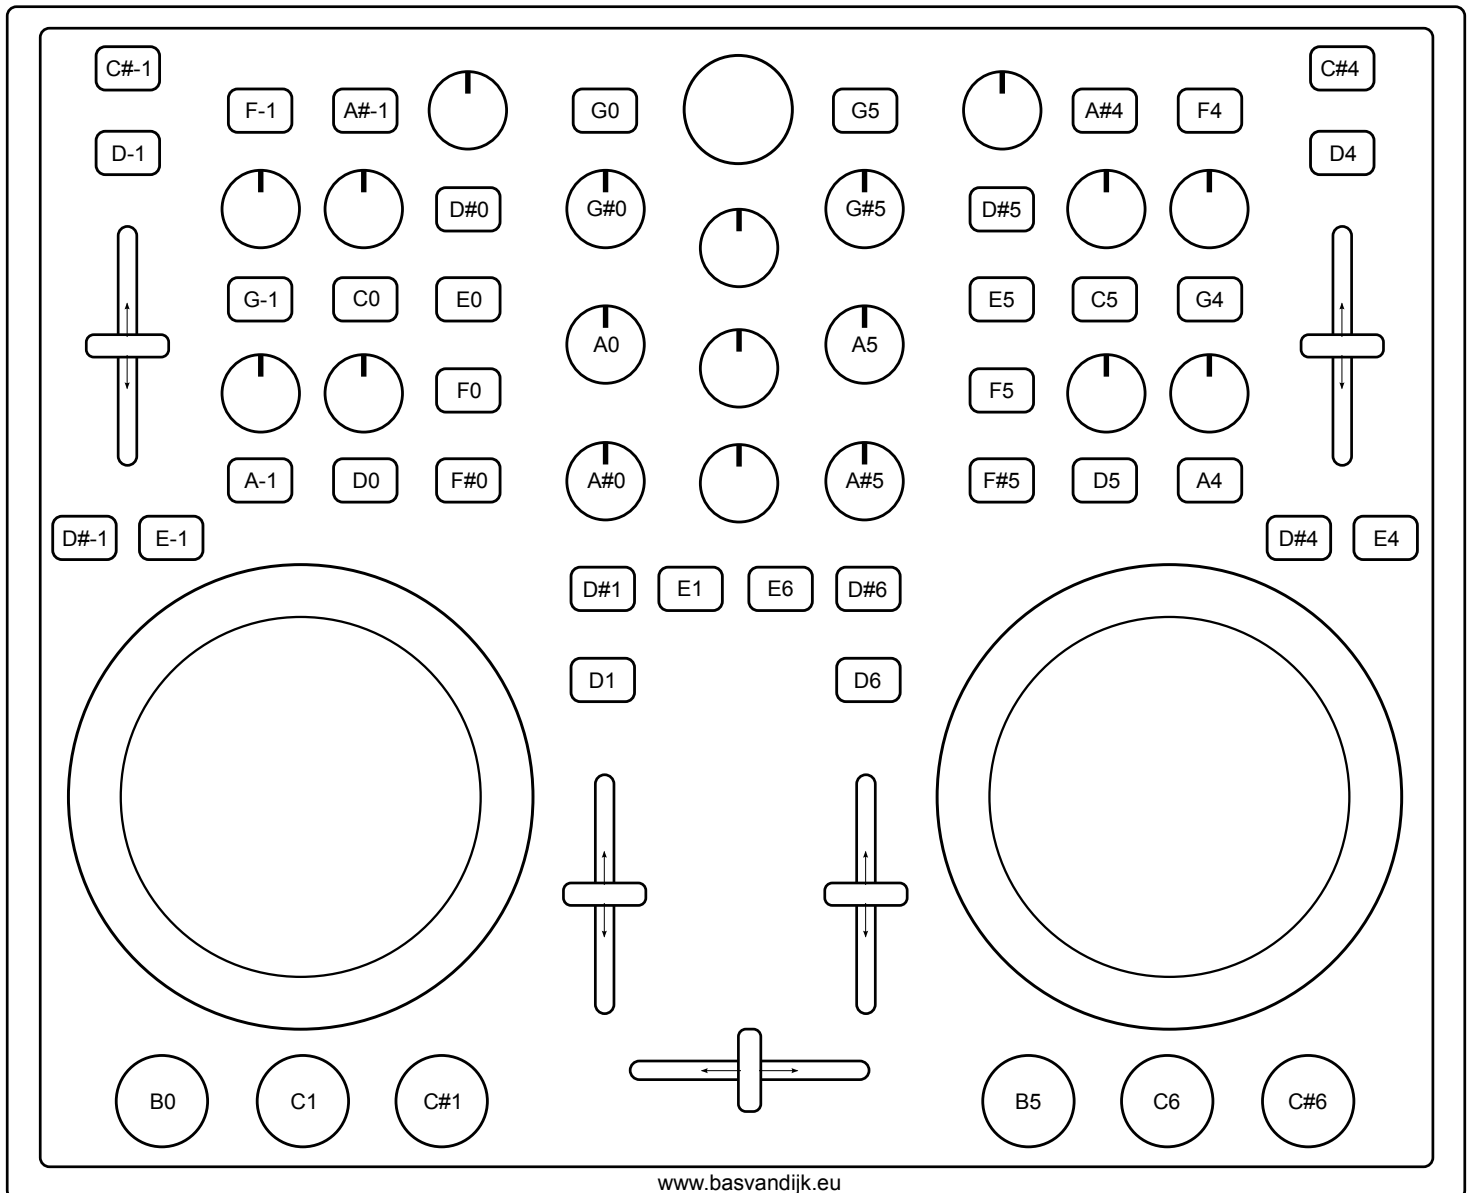

# Reloop digital jockey 2 MIDI layout

MIDI codes

# Reloop digital jockey 2 MIDI layout

MIDI codes with shift pressed

# Reloop digital jockey 2 MIDI layout

MIDI codes for LEDs