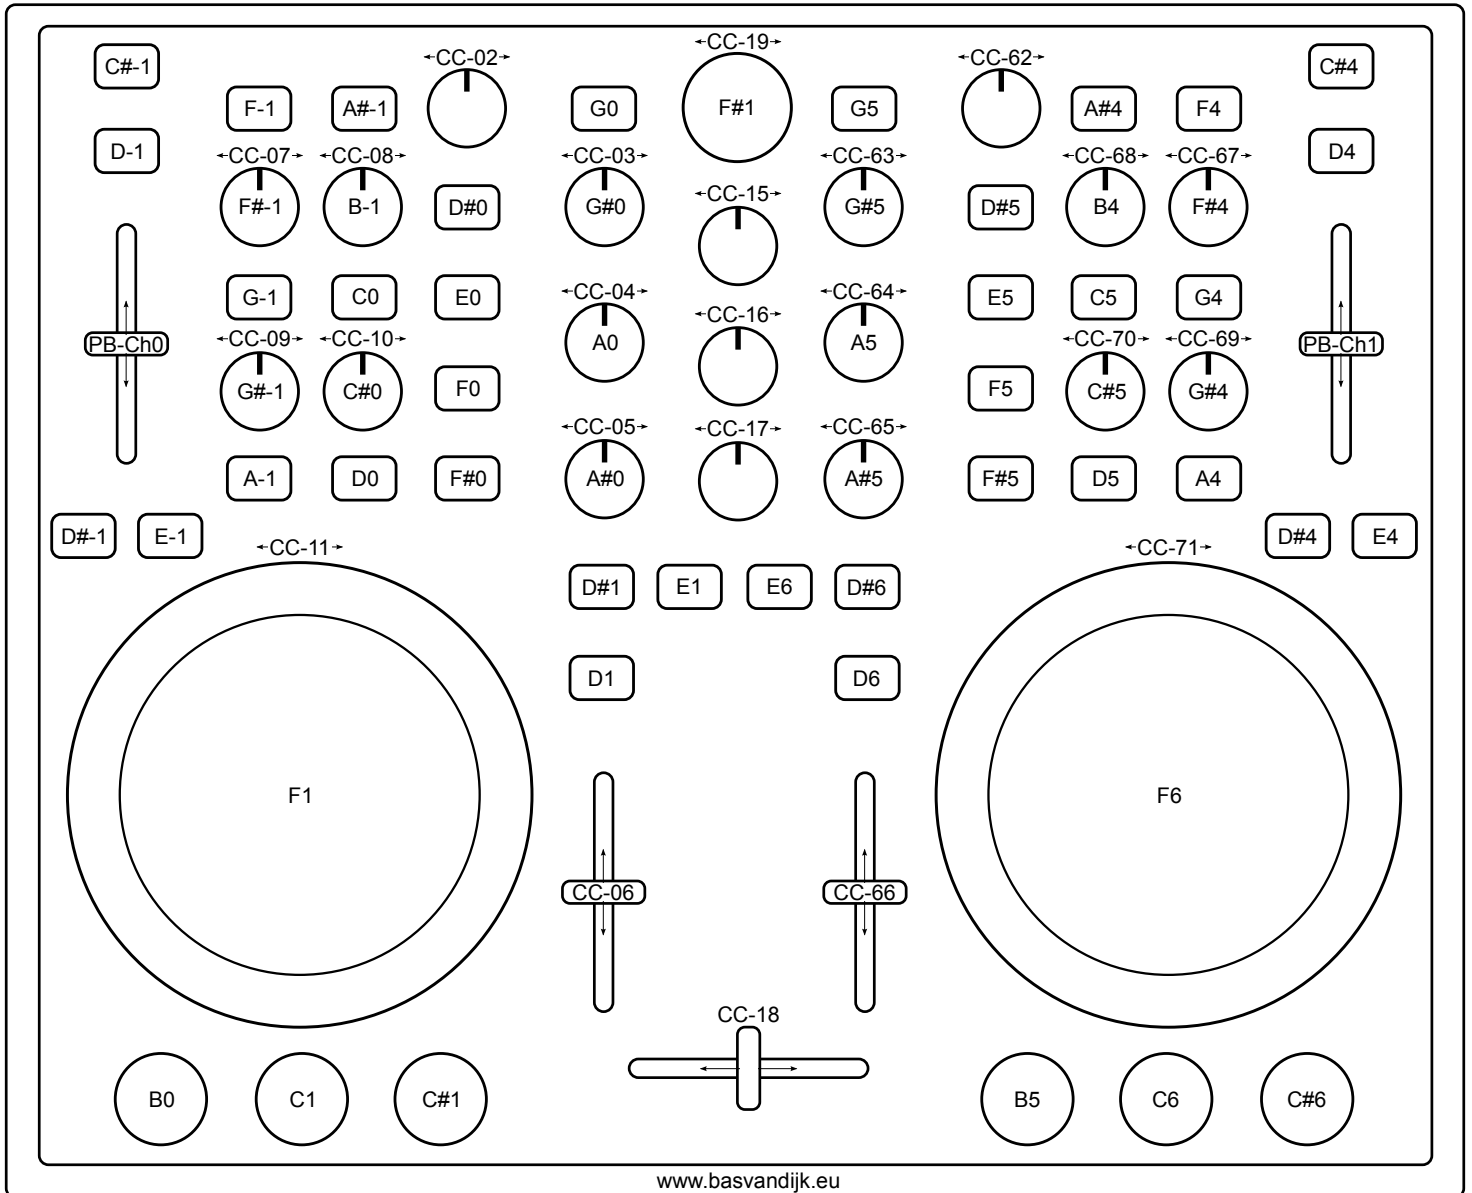

# Reloop digital jockey 2 MIDI layout

MIDI codes

# Reloop digital jockey 2 MIDI layout

MIDI codes with shift pressed

# Reloop digital jockey 2 MIDI layout

MIDI codes for LEDs